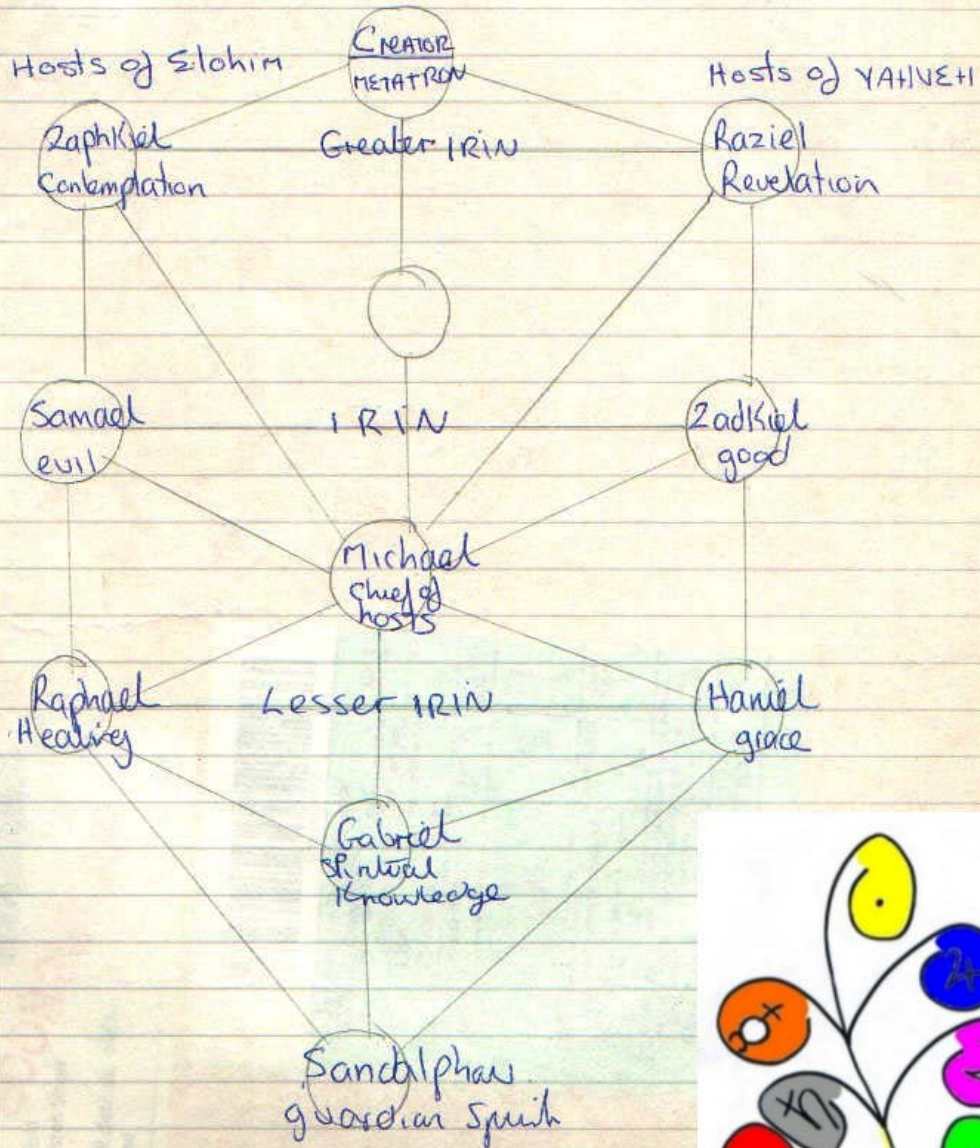

Sephira and their Corresponding Archangels  
 - from Soror Moonshree notes ODL study

The sephira and their corresponding archangels.

The T.O.L. is divided into 3 columns. The columns of equilibrium Keter → Malkhut, female/passive Binah → Hod, male/active - Hodknaah to Netzah.

Cerebrum

-fer

	no. of Sephira	Godname	Angelname	Planet
F. Geburah :	⑤	Elohim Gabor	Kamael	♄

F Binah :	③	Jehovah Elohim	Cassiel	♃
-----------	---	-------------------	---------	---

M Chered :	④	EL	Tzadkiel	♃
------------	---	----	----------	---

(Equilibrium, amorphous) (Dove grace)  
 (Active, Made) (Directed)  
 (Passive, female) (Dove Rigor).

DO	Interval	Interval	Interval	DO	DO	RE	FA	LA	MI	SO	TI	DO
ETHER	DAAT	TIPREIHA	YESOD	MAKSIHA	CHOKMAH	CHESED	NETZAH	BINAH	GEBURAH	HOD	DO	DO
ETHE- ELIYE H lan.	—	YAHVEH ELOHIM the Holy one.	ELHAI SHADAI Almighty Living God	ADONAI My Lord	YAHUEH	EL godlike great	YAHUEH DEVAOT Hosts of YAHUEH	ELOHIM	YAH god the just.	ELOHIM ZVAOT Hosts of Elohim.	—	—
CEOWN	Knowledge	Beauty	Foundation	Kingdom	wisdom	Mercy	ETernity	under- standing	Integrit	Reverber- ation	—	—
Metatron	—	Michael angel of hosts.	GABRIEL Spiritual knowledge	SANDALPHAN Guardian spirit	RAZIEL revelation	ZADRIEL good	HANIEL grace	ZARHIEL consumption	SATHIEL evil	RAPHIEL healing	—	—
? NEPTUNE	? PLUTO.	⊙	D	⊕	♃	♄	♀	♅	♁	♂	♀	—
—	Knowledge	Self- guide wise old man	EGO	BODY	INTELLECT	INVERT EMOTION	A.N system	OUTER understand-	outer emotion	V.N system	—	—
THE PRESCIENCE	ANTERIOR TEAT Knowledge	WAY	ASPIRANT	WORLD	ORIGINAL TEACHING ILLUMINATION	LOVE	PRACTICE	TRADITION	DISCIPLINE	THEORY	—	—
7773 Crown	7777 Beauty, Harmony	7707 Forti, Prudence	7722 WORTHY KINGDOM REALISATION	7777 WISDOM	7777 Great CLEANLY WILL	7777 Victory JUSTICE	7777 MIND	7777 Inebriant Serenely	7777 Glorious Peace	—	—	—
—	—	Sunday Michael	Monday Gabriel	—	Thursday Sachiel Zadkiel	Friday Haniel	SATURDAY Cassiel Sethraiel	Tuesday Kamael	Wednesday Raphael	—	—	—