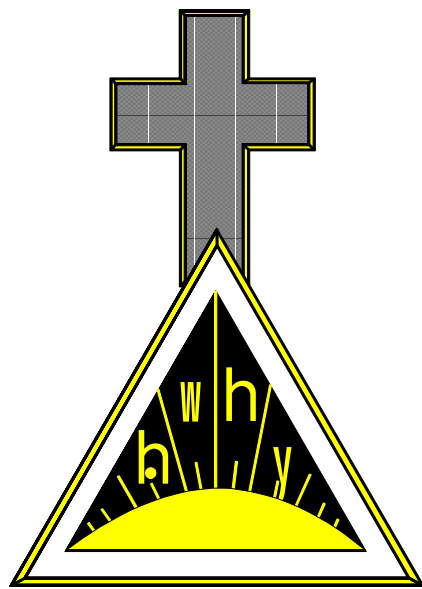

The Hermetic Order Of The
GOLDEN DAWN^{Intl.}

**PHILOSOPHUS GRADE
SASH**

PHILOSOPHUS 4=7

The distinguishing badge of this grade must now be added to your Zelator sash. It is the badge of 4=7, the grade of Philosophus, and on it are the appropriate stripes indicating that you are Lord or Lady of the twenty-ninth, twenty-eighth, and twenty-seventh paths. The four in the circle and the seven in the square are separated by a green cross. The four and seven are green also. This alludes to j xi. The three stripes are additionally green as well.

This badge has much importance in that it signifies that you have reached the highest grade of the Golden Dawn in the Outer. The badge should further serve as a subtle reminder that the Great Work of spiritual alchemy has yet to begin. This work can only take place behind the Veil of the Paroketh in the Sanctuary of the Second Order. Therefore, let the Philosophus wear this badge as a reminder that although he or she has come a great distance, the journey has yet to begin...