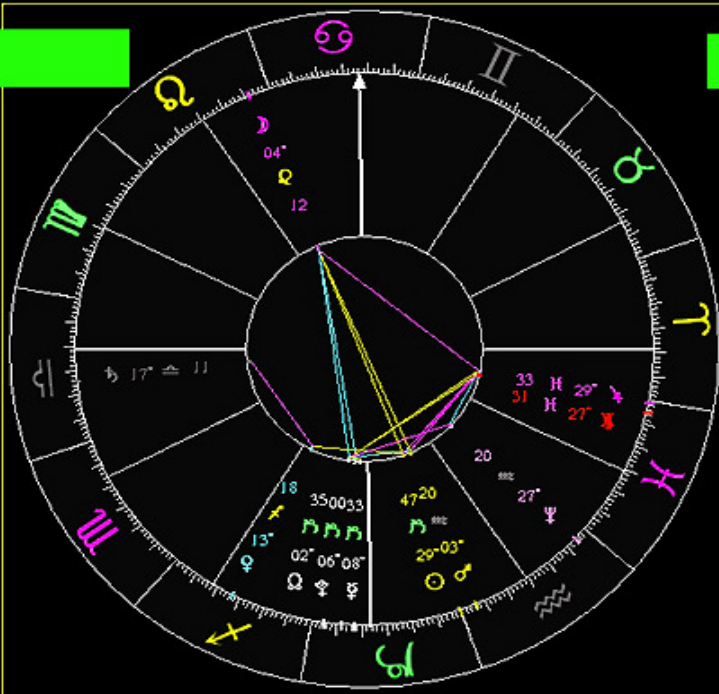

That being said... I will divulge:

**Segments of this Talisman does contain:
 EE Holographic Glyphs, Choronzon, Babalon, Lam,
 Demiurge, the 'Unknown' Key #0
 [which is actually The *First Missing* Enochian Call]
 ...& 'The Watchers' from the Original
 "Book of Enoch"**

Symbols of the Planets and Signs

☉ = Sun	♄ = Saturn	♈ = Aries	♎ = Libra
☾ = Moon	♅ = Uranus	♉ = Taurus	♏ = Scorpio
☿ = Mercury	♆ = Neptune	♊ = Gemini	♐ = Sagittarius
♀ = Venus	♇ = Pluto	♋ = Cancer	♑ = Capricorn
♂ = Mars	♁ = N. Node	♌ = Leo	♒ = Aquarius
♃ = Jupiter	♋ = Retrograde	♍ = Virgo	♓ = Pisces