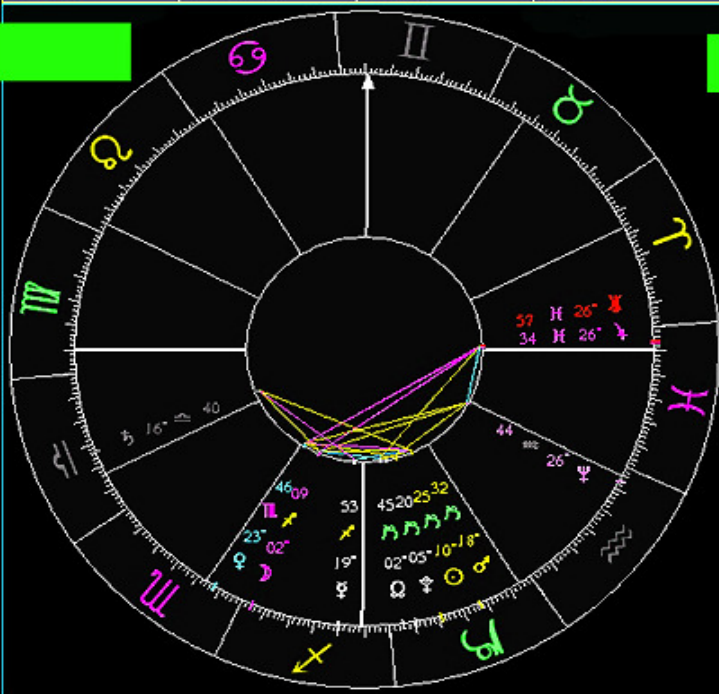

Symbols of the Planets and Signs

☉ = Sun	♄ = Saturn	♈ = Aries	♎ = Libra
☾ = Moon	♅ = Uranus	♉ = Taurus	♏ = Scorpio
☿ = Mercury	♆ = Neptune	♊ = Gemini	♐ = Sagittarius
♀ = Venus	♇ = Pluto	♋ = Cancer	♑ = Capricorn
♂ = Mars	♁ = N. Node	♌ = Leo	♒ = Aquarius
♃ = Jupiter	♋ = Retrograde	♍ = Virgo	♓ = Pisces

Symbols of the Planets and Signs

☉ = Sun	♄ = Saturn	♈ = Aries	♎ = Libra
☾ = Moon	♅ = Uranus	♉ = Taurus	♏ = Scorpio
☿ = Mercury	♆ = Neptune	♊ = Gemini	♐ = Sagittarius
♀ = Venus	♇ = Pluto	♋ = Cancer	♑ = Capricorn
♂ = Mars	♁ = N. Node	♌ = Leo	♒ = Aquarius
♃ = Jupiter	♋ = Retrograde	♍ = Virgo	♓ = Pisces