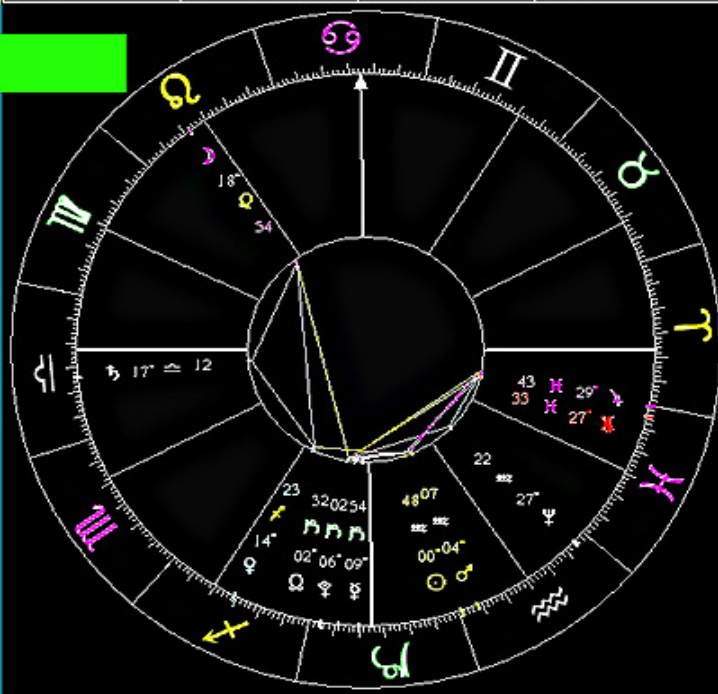

Symbols of the Planets and Signs

☉ = Sun	♄ = Saturn	♈ = Aries	♎ = Libra
☾ = Moon	♅ = Uranus	♉ = Taurus	♏ = Scorpio
☿ = Mercury	♆ = Neptune	♊ = Gemini	♐ = Sagittarius
♀ = Venus	♇ = Pluto	♋ = Cancer	♑ = Capricorn
♂ = Mars	♁ = N. Node	♌ = Leo	♒ = Aquarius
♃ = Jupiter	♋ = Retrograde	♍ = Virgo	♓ = Pisces

Symbols of the Planets and Signs

☉ = Sun	♄ = Saturn	♈ = Aries	♎ = Libra
☾ = Moon	♅ = Uranus	♉ = Taurus	♏ = Scorpio
☿ = Mercury	♆ = Neptune	♊ = Gemini	♐ = Sagittarius
♀ = Venus	♇ = Pluto	♋ = Cancer	♑ = Capricorn
♂ = Mars	♁ = N. Node	♌ = Leo	♒ = Aquarius
♃ = Jupiter	♋ = Retrograde	♍ = Virgo	♓ = Pisces