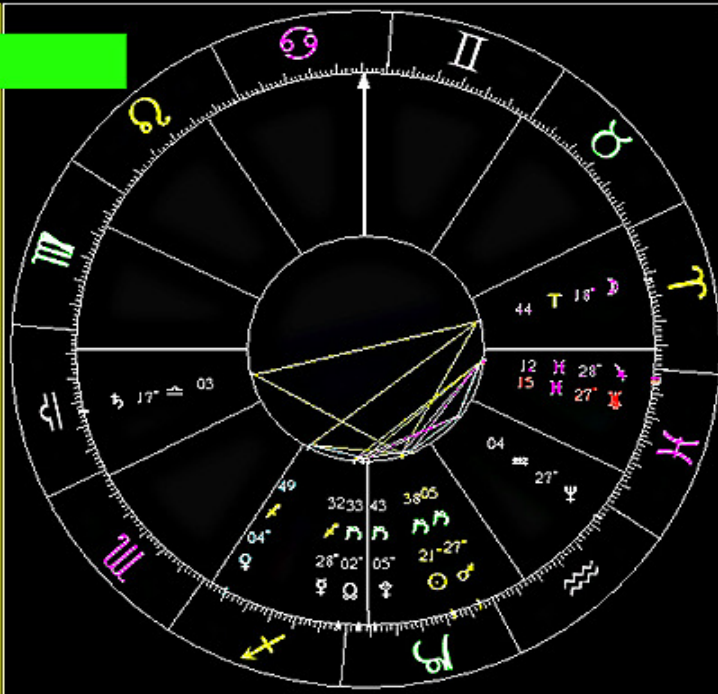

Symbols of the Planets and Signs

☉ = Sun	♄ = Saturn	♈ = Aries	♎ = Libra
☾ = Moon	♅ = Uranus	♉ = Taurus	♏ = Scorpio
☿ = Mercury	♆ = Neptune	♊ = Gemini	♐ = Sagittarius
♀ = Venus	♇ = Pluto	♋ = Cancer	♑ = Capricorn
♂ = Mars	♁ = N. Node	♌ = Leo	♒ = Aquarius
♃ = Jupiter	♋ = Retrograde	♍ = Virgo	♓ = Pisces

Symbols of the Planets and Signs

☉ = Sun	♄ = Saturn	♈ = Aries	♎ = Libra
☾ = Moon	♅ = Uranus	♉ = Taurus	♏ = Scorpio
☿ = Mercury	♆ = Neptune	♊ = Gemini	♐ = Sagittarius
♀ = Venus	♇ = Pluto	♋ = Cancer	♑ = Capricorn
♂ = Mars	♁ = N. Node	♌ = Leo	♒ = Aquarius
♃ = Jupiter	♋ = Retrograde	♍ = Virgo	♓ = Pisces