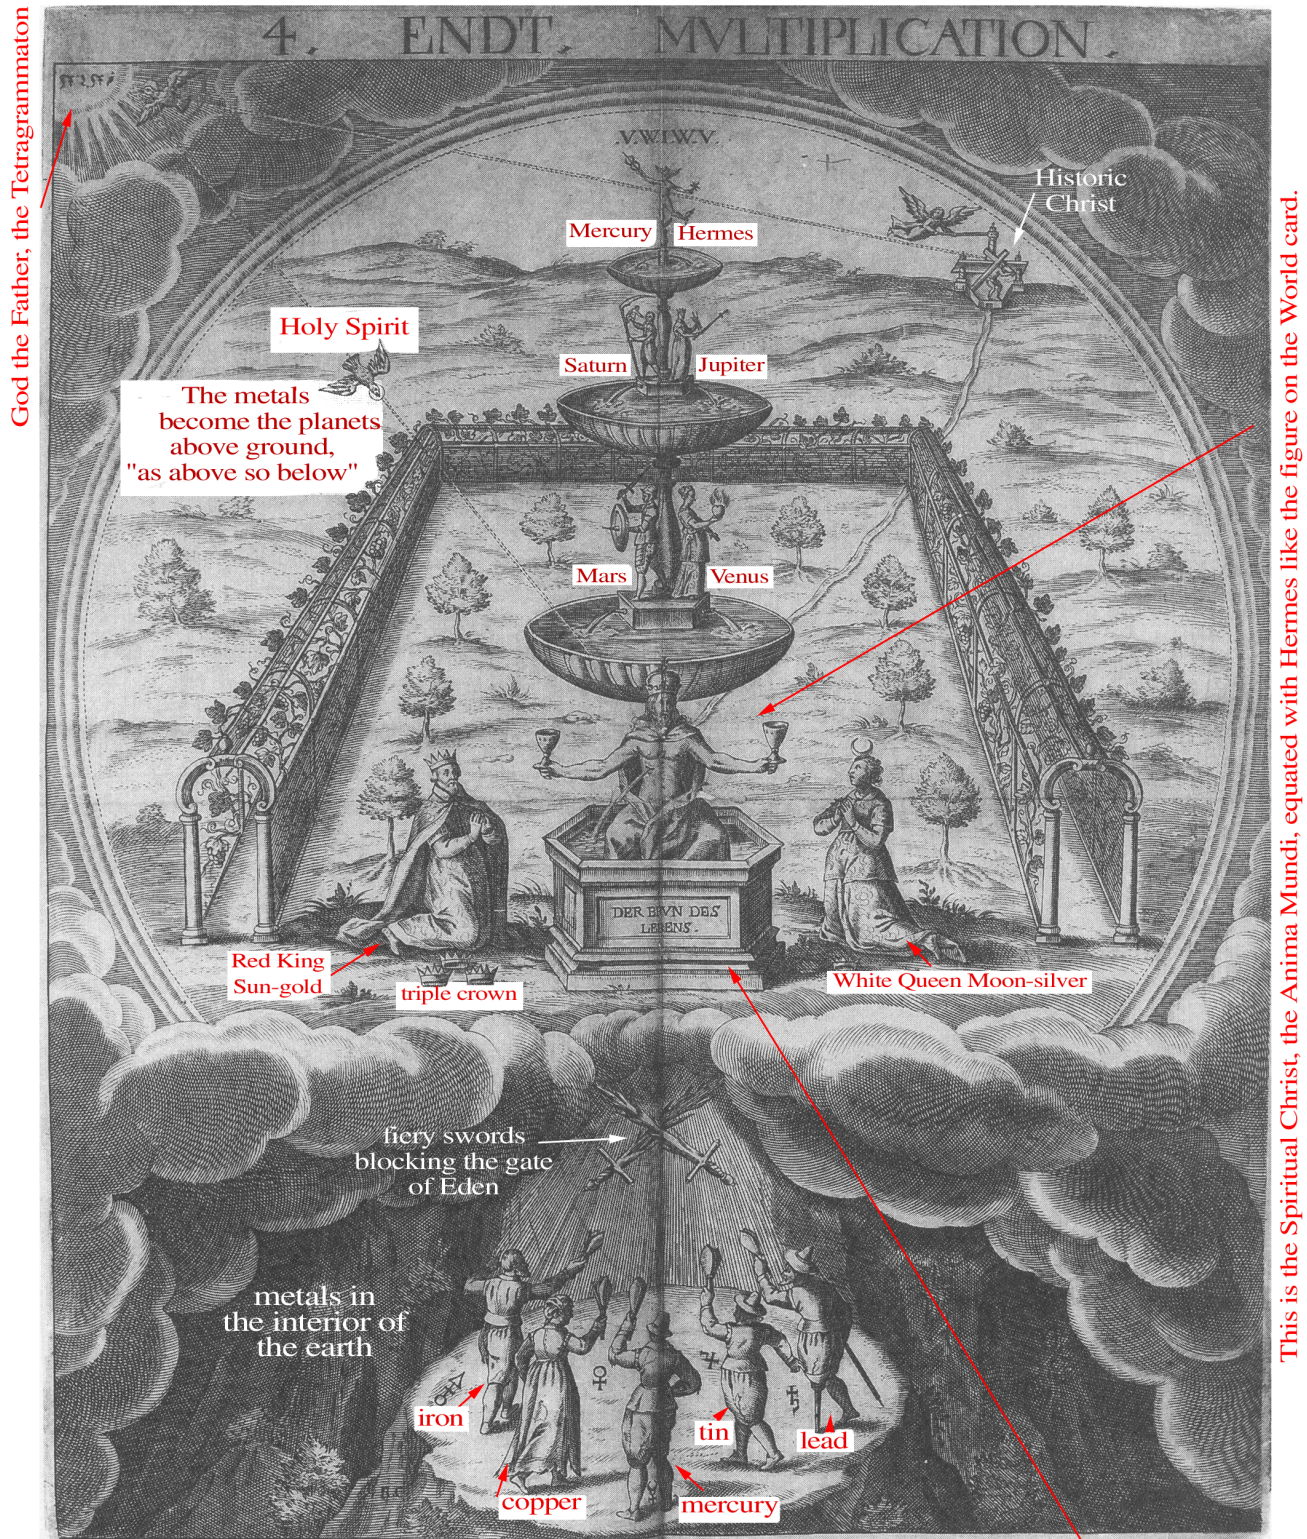

The Cabala, Mirror of Art and Nature: in Alchemy

by Steffan Michelspacher

4. The End Multiplication, The Rubedo, the Red Stage when the Stone is Found

The fountain in the center of Eden is the Holy Grail filled with Christ's blood but it is also the Red Elixir, the Philosopher's Stone. The fountain is a hexagon which symbolizes the squaring of the circle.